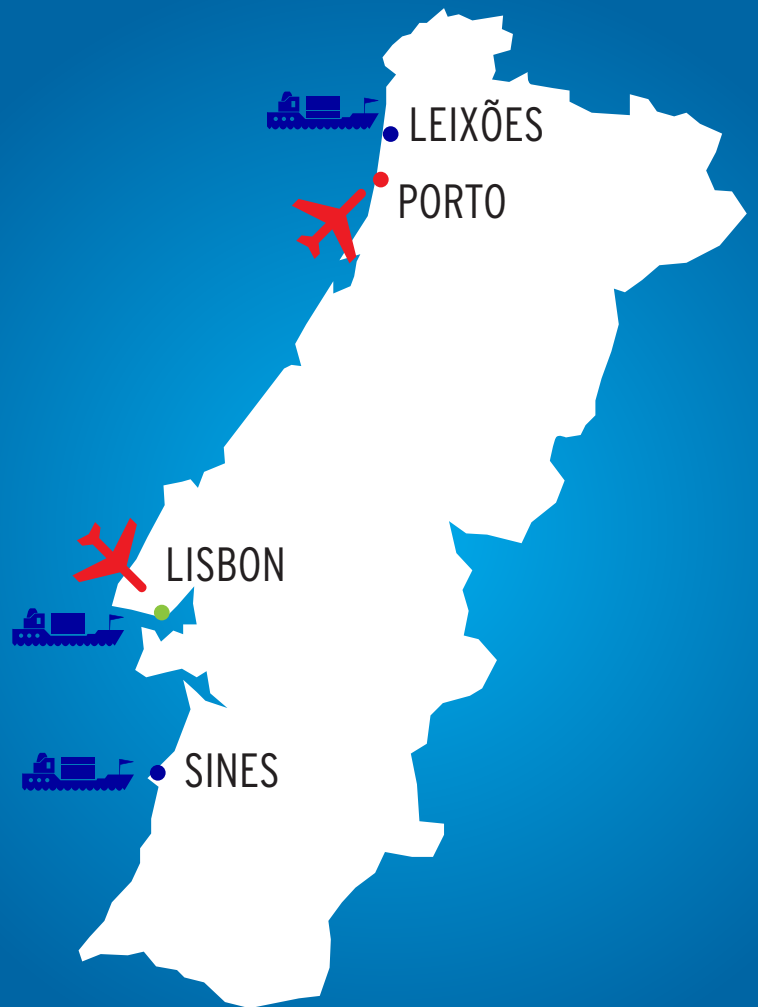

PORTUGAL

International Freight Solutions

QUOTATION
EXPRESS IN
LESS THAN
29 MIN*

*FOR GENERAL AND REGULAR CARGO

Always Fast,
Friendly &
Dedicated

HIGHLIGHTS

- Aligned to be the fastest
- Import / Export Projects
- Critical Cargo Service (Hand Carrier & Eurocharter)
- With specialists 24/7

LOCATIONS

- Lisbon
- Leixões
- Porto
- Sines

DEPARTURES

- LCL: Weekly departures from Leixões and Lisbon ports
- FCL: Weekly departures from Leixões and Lisbon ports
- Air: Daily departures from Lisbon And Porto airport.
- Dedicated / Express pickup and delivery.